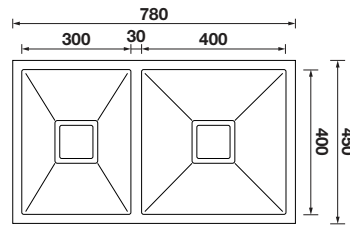

TECHNICAL INFORMATION

SQUARELINE SINKS AND ACCESSORIES

Single Bowl Sink - Depth 200mm

1 & 1/2 Bowl Sink - Depth 200mm

Double Bowl Sink - Depth 200mm

Single Bowl - Depth 200mm

1 & 3/4 Bowl - Depth 200mm

Double Bowl - Depth 200mm