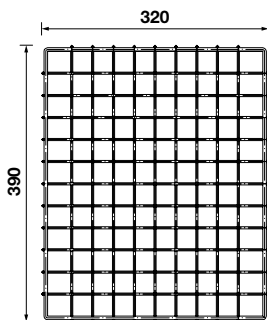

Squareline Wire Basket