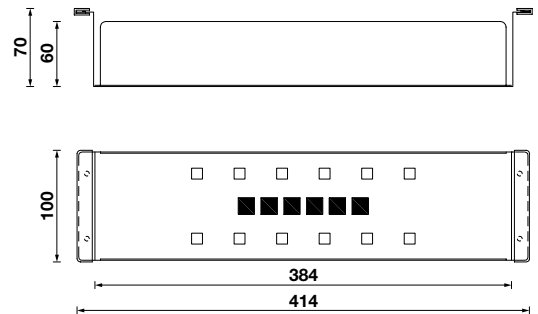

Squareline Colander