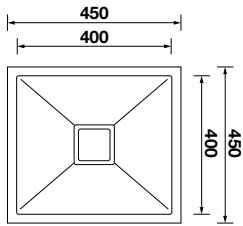

TECHNICAL INFORMATION

SQUARELINE SINKS AND ACCESSORIES

Single Bowl Sink - Depth 200mm

1 & 1/2 Bowl Sink - Depth 200mm

Double Bowl Sink - Depth 200mm

Single Bowl - Depth 200mm

1 & 3/4 Bowl - Depth 200mm

Double Bowl - Depth 200mm