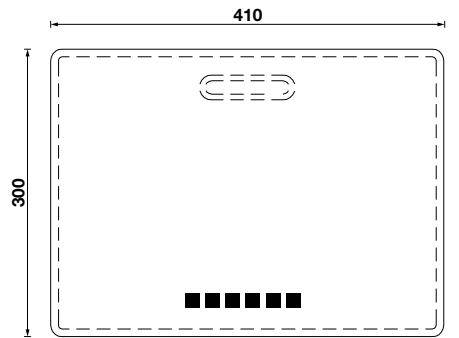

Squareline Chopping Board