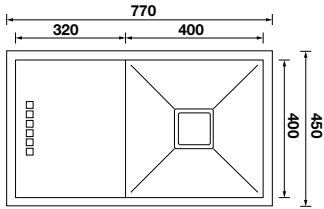

TECHNICAL INFORMATION

SQUARELINE SINKS AND ACCESSORIES

Single Bowl Sink - Depth 200mm

1 & 1/2 Bowl Sink - Depth 200mm

Double Bowl Sink - Depth 200mm

Single Bowl - Depth 200mm

1 & 3/4 Bowl - Depth 200mm

Double Bowl - Depth 200mm