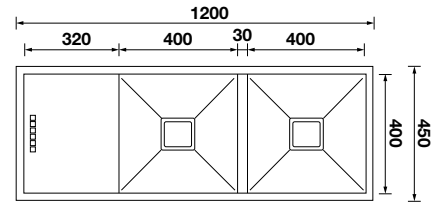

TECHNICAL INFORMATION

SQUARELINE SINKS AND ACCESSORIES

Single Bowl Sink - Depth 200mm

1 & 1/2 Bowl Sink - Depth 200mm

Double Bowl Sink - Depth 200mm

Single Bowl - Depth 200mm

1 & 3/4 Bowl - Depth 200mm

Double Bowl - Depth 200mm