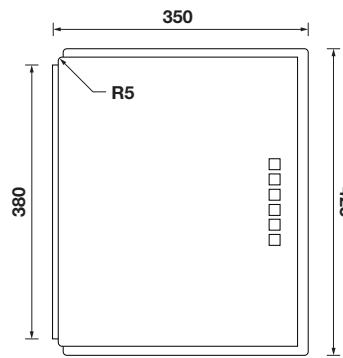

Squareline Drainer Tray