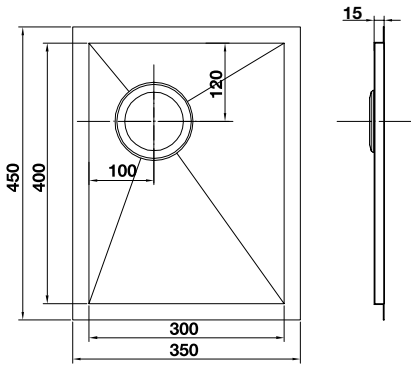

TECHNICAL INFORMATION

SQUARELINE SINKS AND ACCESSORIES

Single Bowl Sink - Depth 200mm

1 & 1/2 Bowl Sink - Depth 200mm

Double Bowl Sink - Depth 200mm

Single Bowl - Depth 200mm

1 & 3/4 Bowl - Depth 200mm

Double Bowl - Depth 200mm