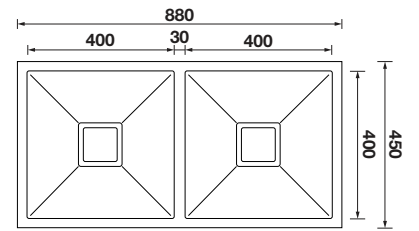

TECHNICAL INFORMATION

SQUARELINE SINKS AND ACCESSORIES

Single Bowl Sink - Depth 200mm

1 & 1/2 Bowl Sink - Depth 200mm

Double Bowl Sink - Depth 200mm

Single Bowl - Depth 200mm

1 & 3/4 Bowl - Depth 200mm

Double Bowl - Depth 200mm