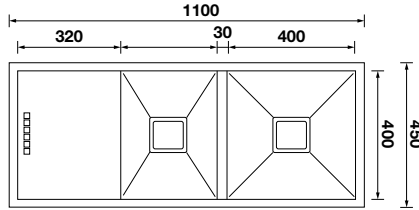

TECHNICAL INFORMATION

SQUARELINE SINKS AND ACCESSORIES

Single Bowl Sink - Depth 200mm

1 & 1/2 Bowl Sink - Depth 200mm

Double Bowl Sink - Depth 200mm

Single Bowl - Depth 200mm

1 & 3/4 Bowl - Depth 200mm

Double Bowl - Depth 200mm