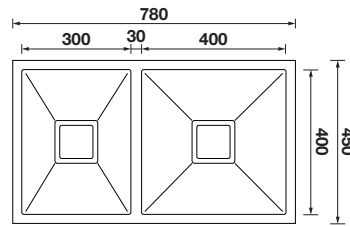

TECHNICAL INFORMATION

SQUARELINE SINKS AND ACCESSORIES

Single Bowl Sink - Depth 200mm

1 & 1/2 Bowl Sink - Depth 200mm

Double Bowl Sink - Depth 200mm

Single Bowl - Depth 200mm

1 & 3/4 Bowl - Depth 200mm

Double Bowl - Depth 200mm