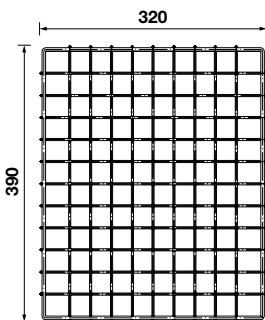

Squareline Wire Basket