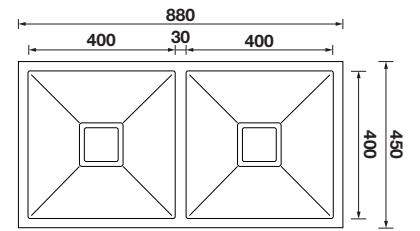

TECHNICAL INFORMATION

SQUARELINE SINKS AND ACCESSORIES

Single Bowl Sink - Depth 200mm

1 & 1/2 Bowl Sink - Depth 200mm

Double Bowl Sink - Depth 200mm

Single Bowl - Depth 200mm

1 & 3/4 Bowl - Depth 200mm

Double Bowl - Depth 200mm