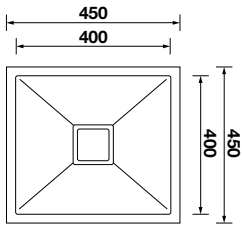

TECHNICAL INFORMATION

SQUARELINE SINKS AND ACCESSORIES

Single Bowl Sink - Depth 200mm

1 & 1/2 Bowl Sink - Depth 200mm

Double Bowl Sink - Depth 200mm

Single Bowl - Depth 200mm

1 & 3/4 Bowl - Depth 200mm

Double Bowl - Depth 200mm