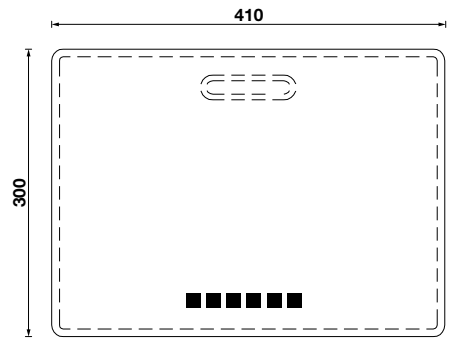

Squareline Chopping Board