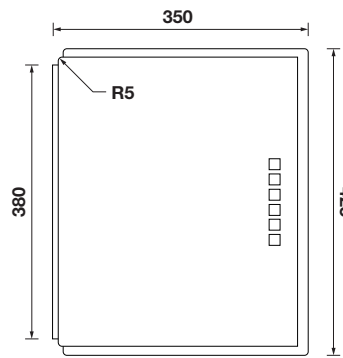

Squareline Drainer Tray