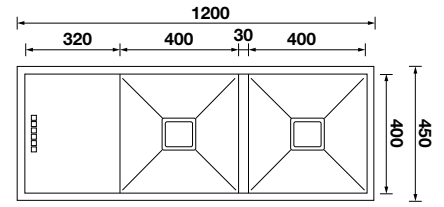

TECHNICAL INFORMATION

SQUARELINE SINKS AND ACCESSORIES

Single Bowl Sink - Depth 200mm

1 & 1/2 Bowl Sink - Depth 200mm

Double Bowl Sink - Depth 200mm

Single Bowl - Depth 200mm

1 & 3/4 Bowl - Depth 200mm

Double Bowl - Depth 200mm