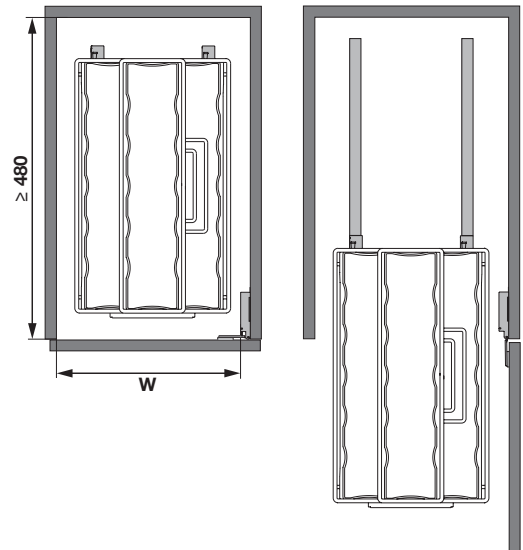

PORTERO

Your Benefit:

- All cleaning agents in a lift-out basket in a pull-out unit
- Top tray swivels aside
- Lift-out service station
- Removable dishwasher safe plastic trays

PORTERO – makes cleaning that much easier!

PORTERO Set I Cleaning-Agent pull-out

All components Brilliant White / Bright Chrome

Inside cabinet
height (mm)

To suit cabinet
width (W)
≥ 250 mm

	No. of baskets	Cat. No.
≥ 400	1	545.48.760

Set supplied complete with system base, dividers and drilling template.

PORTERO Set II Cleaning-Agent pull-out

All components Brilliant White / Bright Chrome

Inside cabinet
height (mm)

To suit cabinet
width (W)
≥ 350 mm

	No. of baskets	Cat. No.
≥ 400	2	545.48.761

1 portable basket and 1 basket without handle

Set supplied complete with system base, dividers and drilling template.

PORTERO Set III Cleaning-Agent pull-out

All components Brilliant White / Bright Chrome

Inside cabinet
height (mm)

To suit cabinet
width (W)
≥ 350 mm