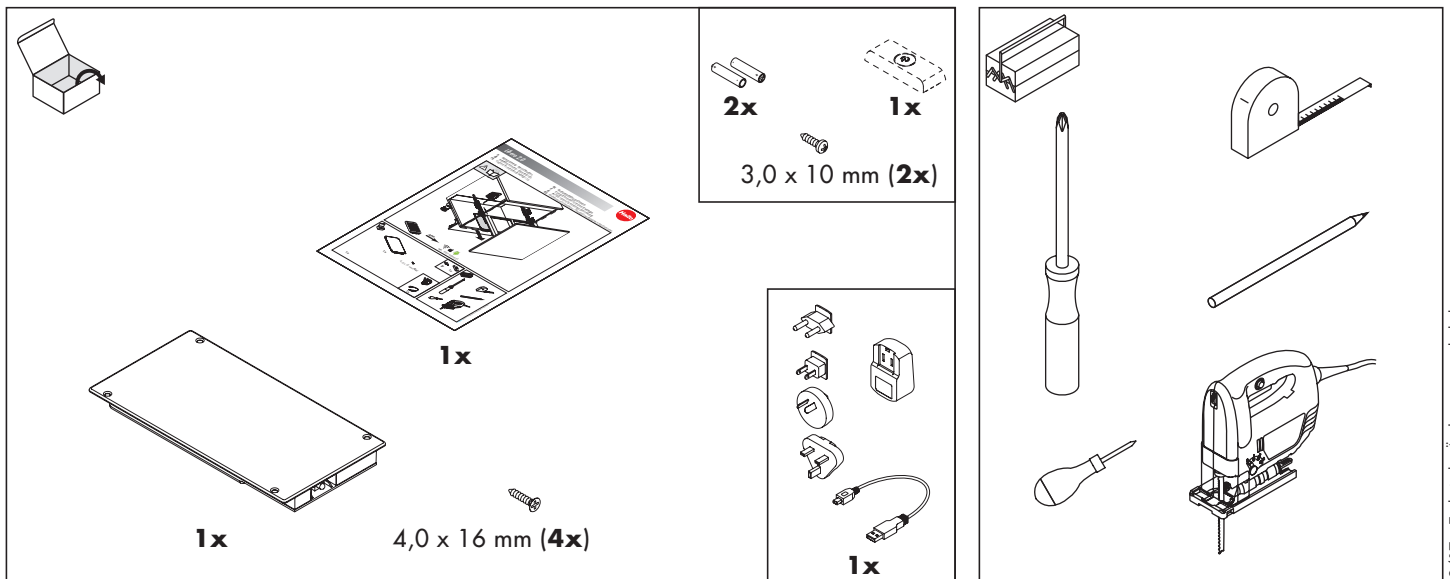

Libero 2.0

Hailo

D Montageanleitung - Bitte aufbewahren
GB Installation instruction - please keep safe
FR Conserver les instruction de montage s.v.p

NL Montagehandleiding goed bewaren
IT Si prega di conservare le istruzioni di montaggio
ES Por favor conserve las instrucciones para el montaje
RU Инструкция по монтажу - Пожалуйста держите в безопасности