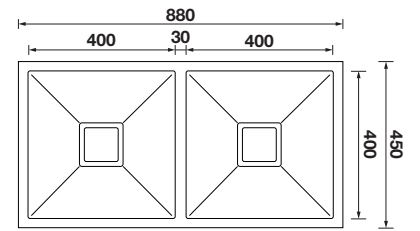

TECHNICAL INFORMATION

SQUARELINE SINKS AND ACCESSORIES

Single Bowl Sink - Depth 200mm

1 & 1/2 Bowl Sink - Depth 200mm

Double Bowl Sink - Depth 200mm

Single Bowl - Depth 200mm

1 & 3/4 Bowl - Depth 200mm

Double Bowl - Depth 200mm