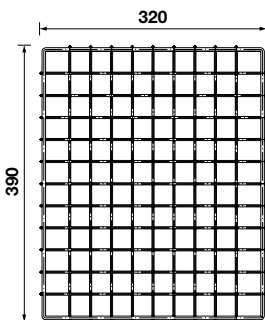

Squareline Wire Basket