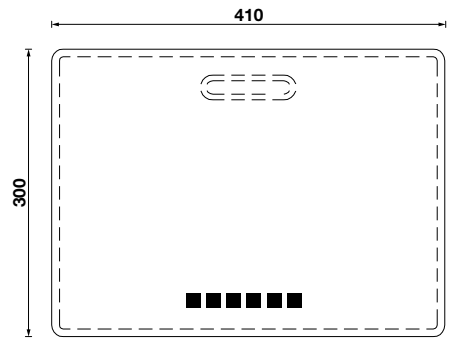

Squareline Chopping Board