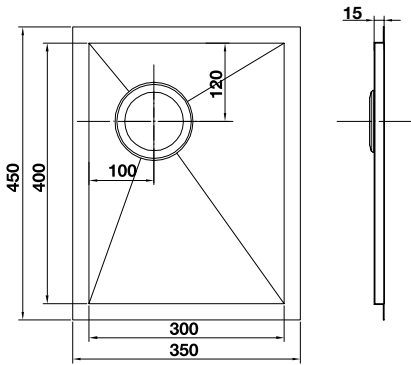

TECHNICAL INFORMATION

SQUARELINE SINKS AND ACCESSORIES

Single Bowl Sink - Depth 200mm

1 & 1/2 Bowl Sink - Depth 200mm

Double Bowl Sink - Depth 200mm

Single Bowl - Depth 200mm

1 & 3/4 Bowl - Depth 200mm

Double Bowl - Depth 200mm