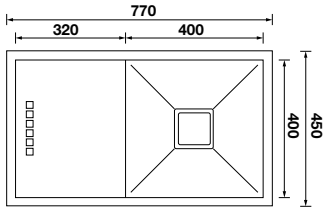

TECHNICAL INFORMATION

SQUARELINE SINKS AND ACCESSORIES

Single Bowl Sink - Depth 200mm

1 & 1/2 Bowl Sink - Depth 200mm

Double Bowl Sink - Depth 200mm

Single Bowl - Depth 200mm

1 & 3/4 Bowl - Depth 200mm

Double Bowl - Depth 200mm