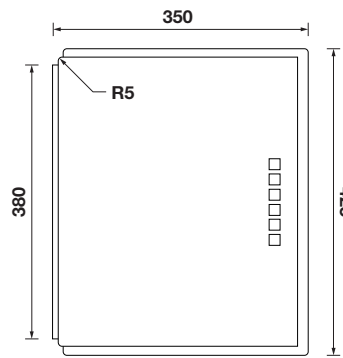

Squareline Drainer Tray