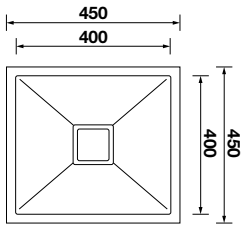

TECHNICAL INFORMATION

SQUARELINE SINKS AND ACCESSORIES

Single Bowl Sink - Depth 200mm

1 & 1/2 Bowl Sink - Depth 200mm

Double Bowl Sink - Depth 200mm

Single Bowl - Depth 200mm

1 & 3/4 Bowl - Depth 200mm

Double Bowl - Depth 200mm