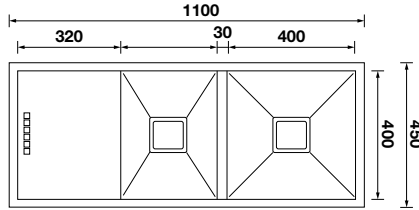

TECHNICAL INFORMATION

SQUARELINE SINKS AND ACCESSORIES

Single Bowl Sink - Depth 200mm

1 & 1/2 Bowl Sink - Depth 200mm

Double Bowl Sink - Depth 200mm

Single Bowl - Depth 200mm

1 & 3/4 Bowl - Depth 200mm

Double Bowl - Depth 200mm