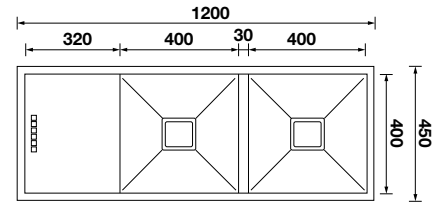

TECHNICAL INFORMATION

SQUARELINE SINKS AND ACCESSORIES

Single Bowl Sink - Depth 200mm

1 & 1/2 Bowl Sink - Depth 200mm

Double Bowl Sink - Depth 200mm

Single Bowl - Depth 200mm

1 & 3/4 Bowl - Depth 200mm

Double Bowl - Depth 200mm