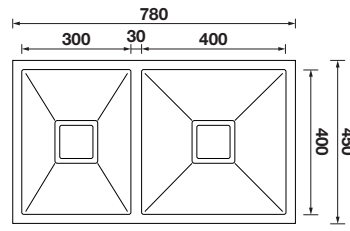

TECHNICAL INFORMATION

SQUARELINE SINKS AND ACCESSORIES

Single Bowl Sink - Depth 200mm

1 & 1/2 Bowl Sink - Depth 200mm

Double Bowl Sink - Depth 200mm

Single Bowl - Depth 200mm

1 & 3/4 Bowl - Depth 200mm

Double Bowl - Depth 200mm