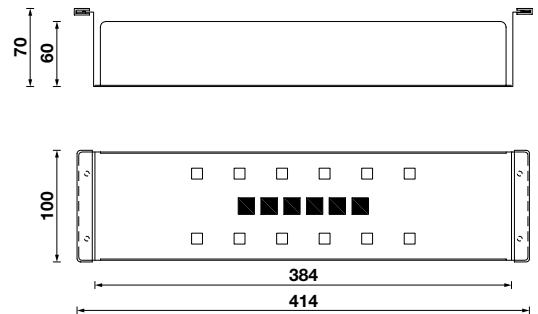

Squareline Colander