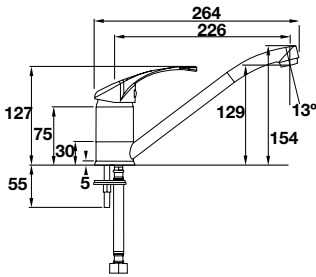

TECHNICAL INFORMATION

MIXER TAPS

Mixer Tap
Cat. No. 566.58.200

Mixer Tap
Cat. No. 569.40.210

Mixer Tap Gooseneck
Cat. No. 566.58.220

Mixer Tap with Pull-out Vegi Spray
Cat. No. 569.40.200

Mixer Tap with Pull-out Vegi Spray
Cat. No. 569.40.280

Mixer Tap with Pull-out Vegi Spray
Cat. No. 569.40.220

Mixer Tap Rectangle Gooseneck
Cat. No. 569.40.230

Mixer Tap Squareline
Cat. No. 569.40.250

Mixer Tap Squareline Gooseneck
Cat. No. 569.40.240