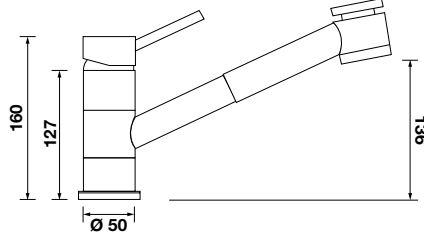

TECHNICAL INFORMATION

MIXER TAPS

Mixer Tap
Cat. No. 566.58.200

Mixer Tap
Cat. No. 569.40.210

Mixer Tap Gooseneck
Cat. No. 566.58.220

Mixer Tap with Pull-out Vegi Spray
Cat. No. 569.40.200

Mixer Tap with Pull-out Vegi Spray
Cat. No. 569.40.280

Mixer Tap with Pull-out Vegi Spray
Cat. No. 569.40.220

Mixer Tap Rectangle Gooseneck
Cat. No. 569.40.230

Mixer Tap Squareline
Cat. No. 569.40.250

Mixer Tap Squareline Gooseneck
Cat. No. 569.40.240