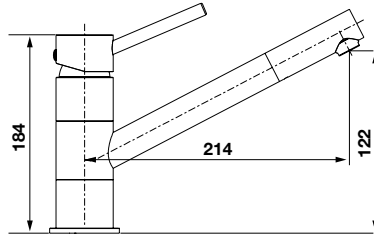

TECHNICAL INFORMATION

MIXER TAPS

Mixer Tap
Cat. No. 566.58.200

Mixer Tap
Cat. No. 569.40.210

Mixer Tap Gooseneck
Cat. No. 566.58.220

Mixer Tap with Pull-out Vegi Spray
Cat. No. 569.40.200

Mixer Tap with Pull-out Vegi Spray
Cat. No. 569.40.280

Mixer Tap with Pull-out Vegi Spray
Cat. No. 569.40.220

Mixer Tap Rectangle Gooseneck
Cat. No. 569.40.230

Mixer Tap Squareline
Cat. No. 569.40.250

Mixer Tap Squareline Gooseneck
Cat. No. 569.40.240