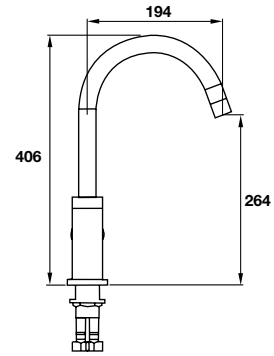

TECHNICAL INFORMATION

MIXER TAPS

Mixer Tap
Cat. No. 566.58.200

Mixer Tap
Cat. No. 569.40.210

Mixer Tap Gooseneck
Cat. No. 566.58.220

Mixer Tap with Pull-out Vegi Spray
Cat. No. 569.40.200

Mixer Tap with Pull-out Vegi Spray
Cat. No. 569.40.280

Mixer Tap with Pull-out Vegi Spray
Cat. No. 569.40.220

Mixer Tap Rectangle Gooseneck
Cat. No. 569.40.230

Mixer Tap Squareline
Cat. No. 569.40.250

Mixer Tap Squareline Gooseneck
Cat. No. 569.40.240