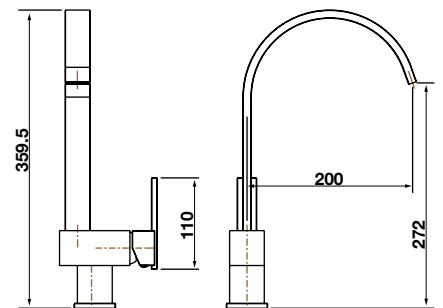

TECHNICAL INFORMATION

MIXER TAPS

Mixer Tap
Cat. No. 566.58.200

Mixer Tap
Cat. No. 569.40.210

Mixer Tap Gooseneck
Cat. No. 566.58.220

Mixer Tap with Pull-out Vegi Spray
Cat. No. 569.40.200

Mixer Tap with Pull-out Vegi Spray
Cat. No. 569.40.280

Mixer Tap with Pull-out Vegi Spray
Cat. No. 569.40.220

Mixer Tap Rectangle Gooseneck
Cat. No. 569.40.230

Mixer Tap Squareline
Cat. No. 569.40.250

Mixer Tap Squareline Gooseneck
Cat. No. 569.40.240