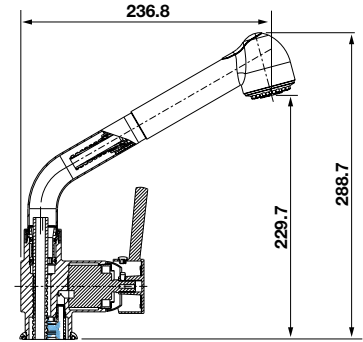

TECHNICAL INFORMATION

MIXER TAPS

Mixer Tap
Cat. No. 566.58.200

Mixer Tap
Cat. No. 569.40.210

Mixer Tap Gooseneck
Cat. No. 566.58.220

Mixer Tap with Pull-out Vegi Spray
Cat. No. 569.40.200

Mixer Tap with Pull-out Vegi Spray
Cat. No. 569.40.280

Mixer Tap with Pull-out Vegi Spray
Cat. No. 569.40.220

Mixer Tap Rectangle Gooseneck
Cat. No. 569.40.230

Mixer Tap Squareline
Cat. No. 569.40.250

Mixer Tap Squareline Gooseneck
Cat. No. 569.40.240