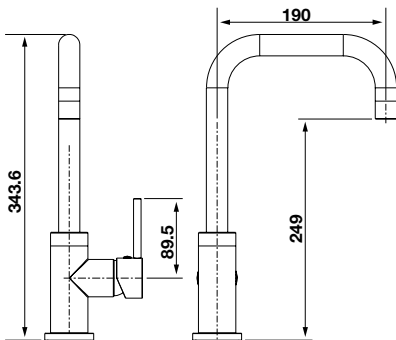

TECHNICAL INFORMATION

MIXER TAPS

Mixer Tap
Cat. No. 566.58.200

Mixer Tap
Cat. No. 569.40.210

Mixer Tap Gooseneck
Cat. No. 566.58.220

Mixer Tap with Pull-out Vegi Spray
Cat. No. 569.40.200

Mixer Tap with Pull-out Vegi Spray
Cat. No. 569.40.280

Mixer Tap with Pull-out Vegi Spray
Cat. No. 569.40.220

Mixer Tap Rectangle Gooseneck
Cat. No. 569.40.230

Mixer Tap Squareline
Cat. No. 569.40.250

Mixer Tap Squareline Gooseneck
Cat. No. 569.40.240