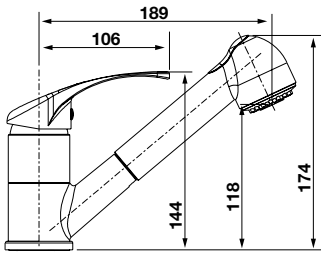

TECHNICAL INFORMATION

MIXER TAPS

Mixer Tap
Cat. No. 566.58.200

Mixer Tap
Cat. No. 569.40.210

Mixer Tap Gooseneck
Cat. No. 566.58.220

Mixer Tap with Pull-out Vegi Spray
Cat. No. 569.40.200

Mixer Tap with Pull-out Vegi Spray
Cat. No. 569.40.280

Mixer Tap with Pull-out Vegi Spray
Cat. No. 569.40.220

Mixer Tap Rectangle Gooseneck
Cat. No. 569.40.230

Mixer Tap Squareline
Cat. No. 569.40.250

Mixer Tap Squareline Gooseneck
Cat. No. 569.40.240