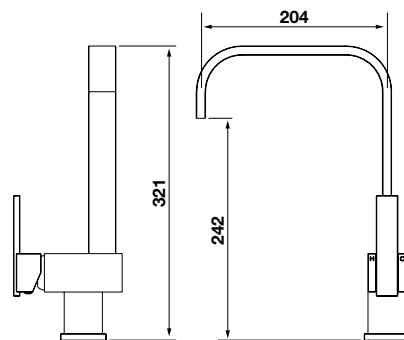

TECHNICAL INFORMATION

MIXER TAPS

Mixer Tap
Cat. No. 566.58.200

Mixer Tap
Cat. No. 569.40.210

Mixer Tap Gooseneck
Cat. No. 566.58.220

Mixer Tap with Pull-out Vegi Spray
Cat. No. 569.40.200

Mixer Tap with Pull-out Vegi Spray
Cat. No. 569.40.280

Mixer Tap with Pull-out Vegi Spray
Cat. No. 569.40.220

Mixer Tap Rectangle Gooseneck
Cat. No. 569.40.230

Mixer Tap Squareline
Cat. No. 569.40.250

Mixer Tap Squareline Gooseneck
Cat. No. 569.40.240