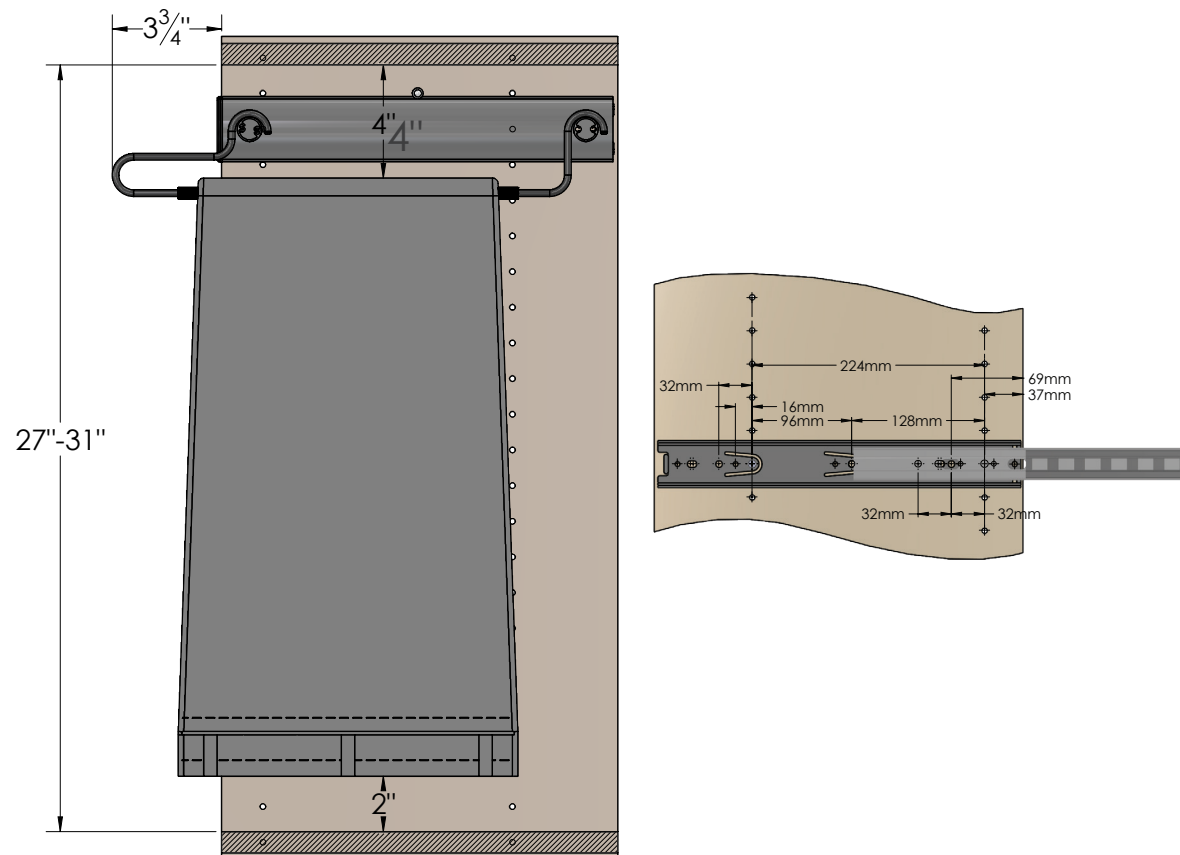

ELITE
pull-out pant rack

30.100.18.xxx
30.100.24.xxx
30.100.30.xxx

FEATURES

Pull out for complete accessibility and visibility

Perfectly paired with the unique low profile pant hangers

Garment clips conveniently snap onto pant hangers

DIMENSIONS

SPECS

PANT RACK

18" (FINISH)
30.100.18.XXX
24" (FINISH)
30.100.24.XXX
30" (FINISH)
30.100.30.XXX

PANT HANGER

300.3111

OR

GARMENT CLIP