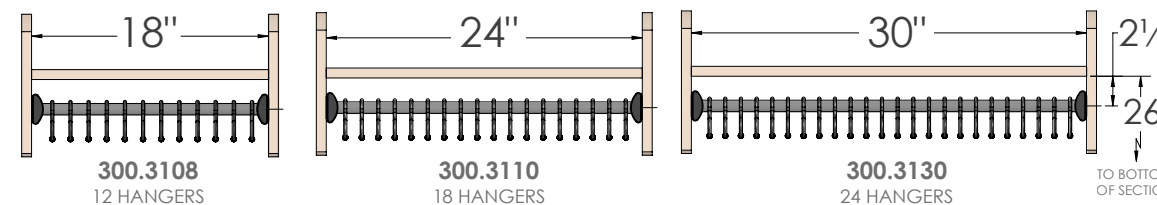

GARMENT CLIP

300.3112